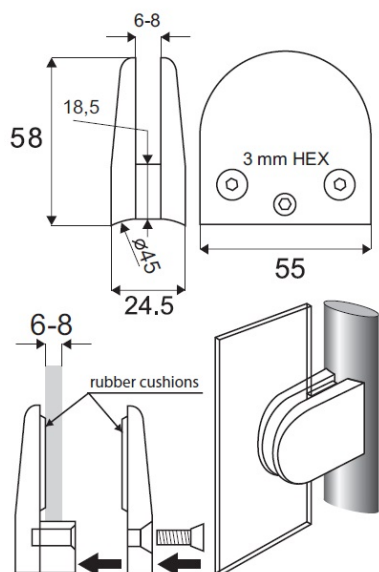

PRODUCT SHEET

Description:

Glass Clamp, "Large", Zamak, Matt NPL, Bent Tube \varnothing 45mm, F/6-8mm Glass Thickness

Item number:

22.10.171-0

Units	Box	Carton	HS Code	Barcode
Pcs.	10	100	8302419000	
				5704866083072